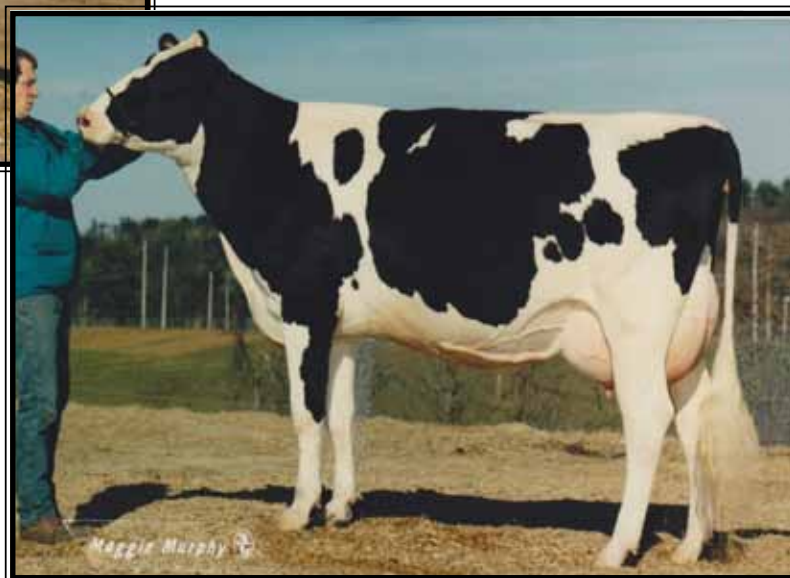

Dirigo-Leblanc Jacky-ET
EX-91,3E DOM

5-06 365 32770 4.1 1349 3.4 1098
(4th Dam of Lot 89)

Dirigo-Leblanc Jacinda
VG-88 GMD-DOM

2-00 365 28370 3.5 982 3.5 993
(3rd Dam of Lot 89)

LOT 89

Dirigo Pontiac Jewel