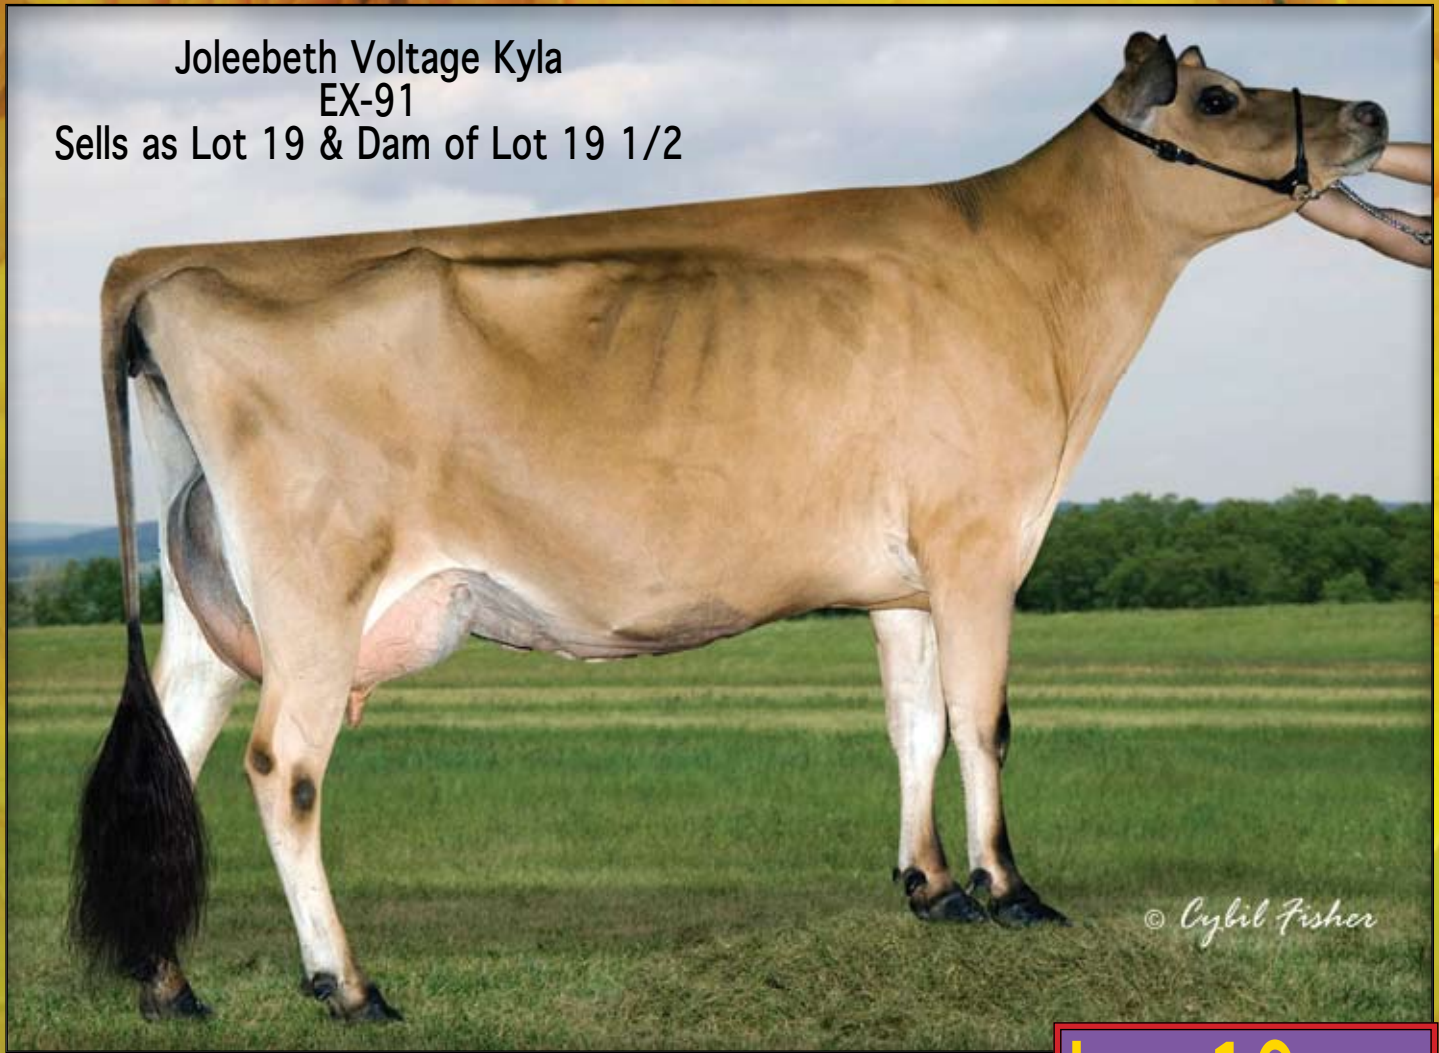

Joleebeth Voltage Kyla  
 EX-91  
 Sells as Lot 19 & Dam of Lot 19 1/2

# LOT 19 JOLEEBETH VOLTAGE KYLA

## LOT 19 1/2

JOLEEBETH  
 NEVADA KINK

117155558  
 Born: March 1, 2010  
 Sire: HURONIA  
 CONNECTION NEVADA 27L  
 Dam: Joleebeth  
 Voltage Kyla 115051577  
 EX-91  
 Sells as Lot 19

Joleebeth Farm  
 Frostburg, MD 21532  
 Rod Rankin 724/7474476

**115051577 Born: March 2, 2006**

EX-91 3-05

1-11 2 305 17883 4.5 633

3-00 2 301 17469 4.7 813 3.7 651

Sells Fresh March 1, 2010

**GOLDEN BOY OF FERREIRA 665951**

**HURONIA CENTURION VERONICA 10206465**

EX-97 8-09