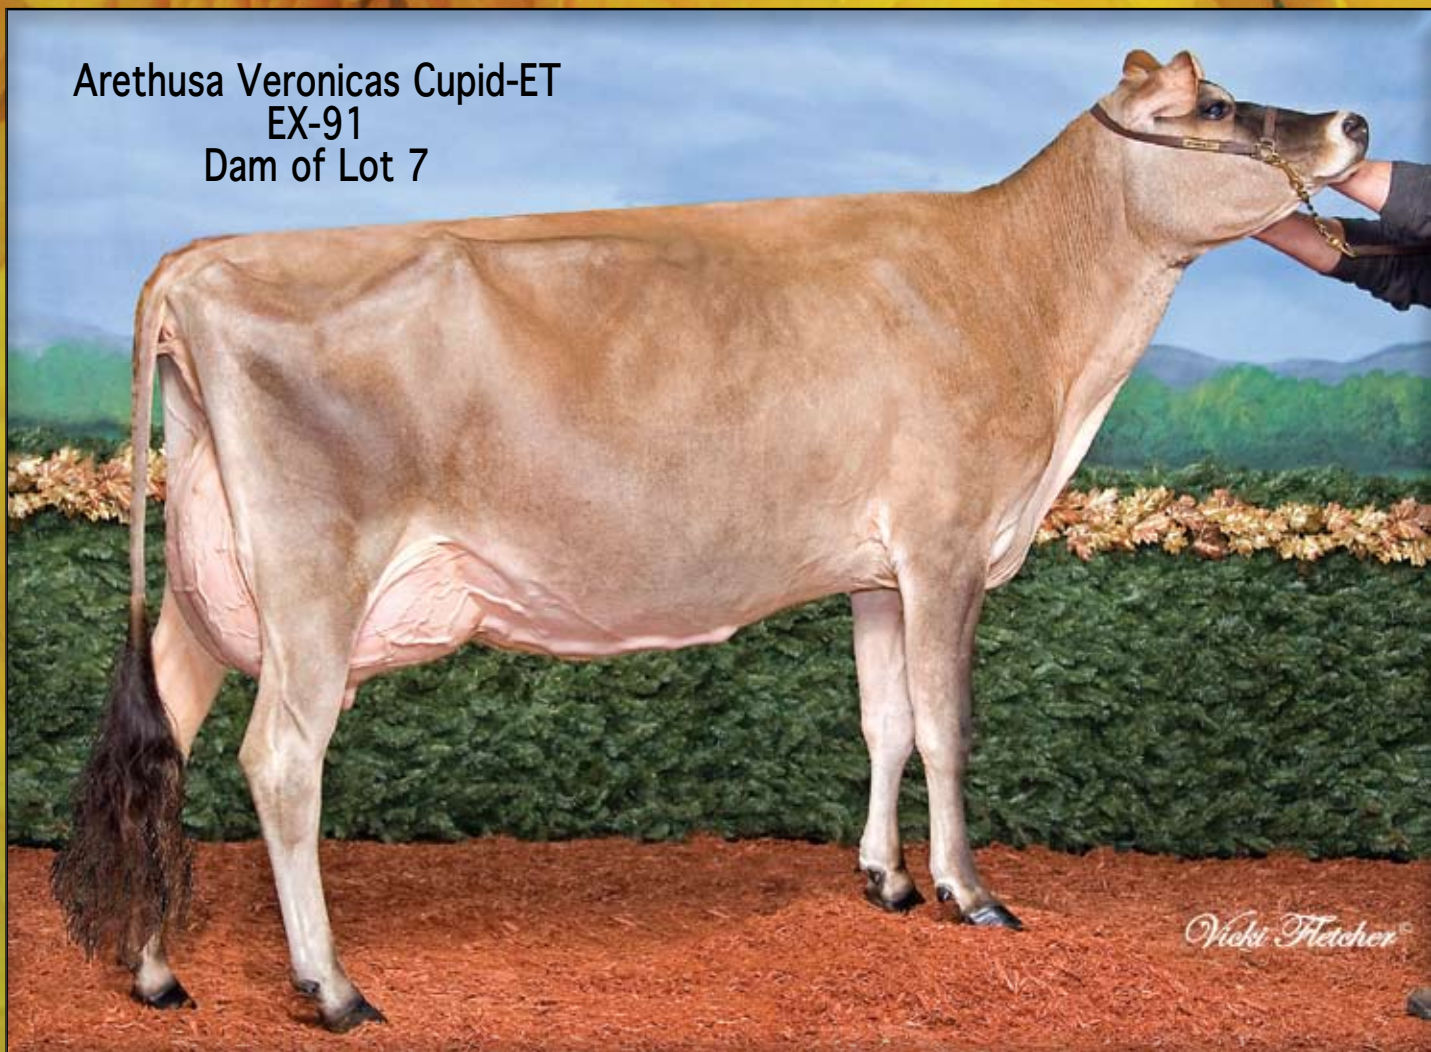

Arethusa Veronicas Cupid-ET
EX-91
Dam of Lot 7

LOT 7

1ST CHOICE FEMALE

From 3 Females Due September 2010

Arethusa Farm
860-567-8270

PIEDMONT GROVE AMEDEO 139523
CAN EX-93 2-08

SHAMROCK GROVE GEMINI 50R 137756
CAN EX 3 2-11

V JUNO JO 3729504
CAN EX-94 4E 8-10
4-00 2 305 20290 4.3 882 3.5 727
LIFE 2030 118406 4.7 5611 3.7 4458

ARETHUSA VERONICAS CUPID-ET 114891994
EX-91 3-11
2-01 2 305 12190 5.1 625 3.8 469
3-06 2 305 17610 5.7 996 3.8 676
2nd Sr. 3-Year-Old PA All-American & RAWF '09
Res. All-Canadian Sr. 3-Year-Old '09
Member of All-Canadian Breeders Herd '09
Nom. All-American Sr. 3-Year-Old '09

PIEDMONT NADINE FUROR 10030510
CAN EX-91 3-10

HURONIA CENTURION VERONICA 10206465
EX-97
4-09 2 365 24568 5.7 1399 4.0 977