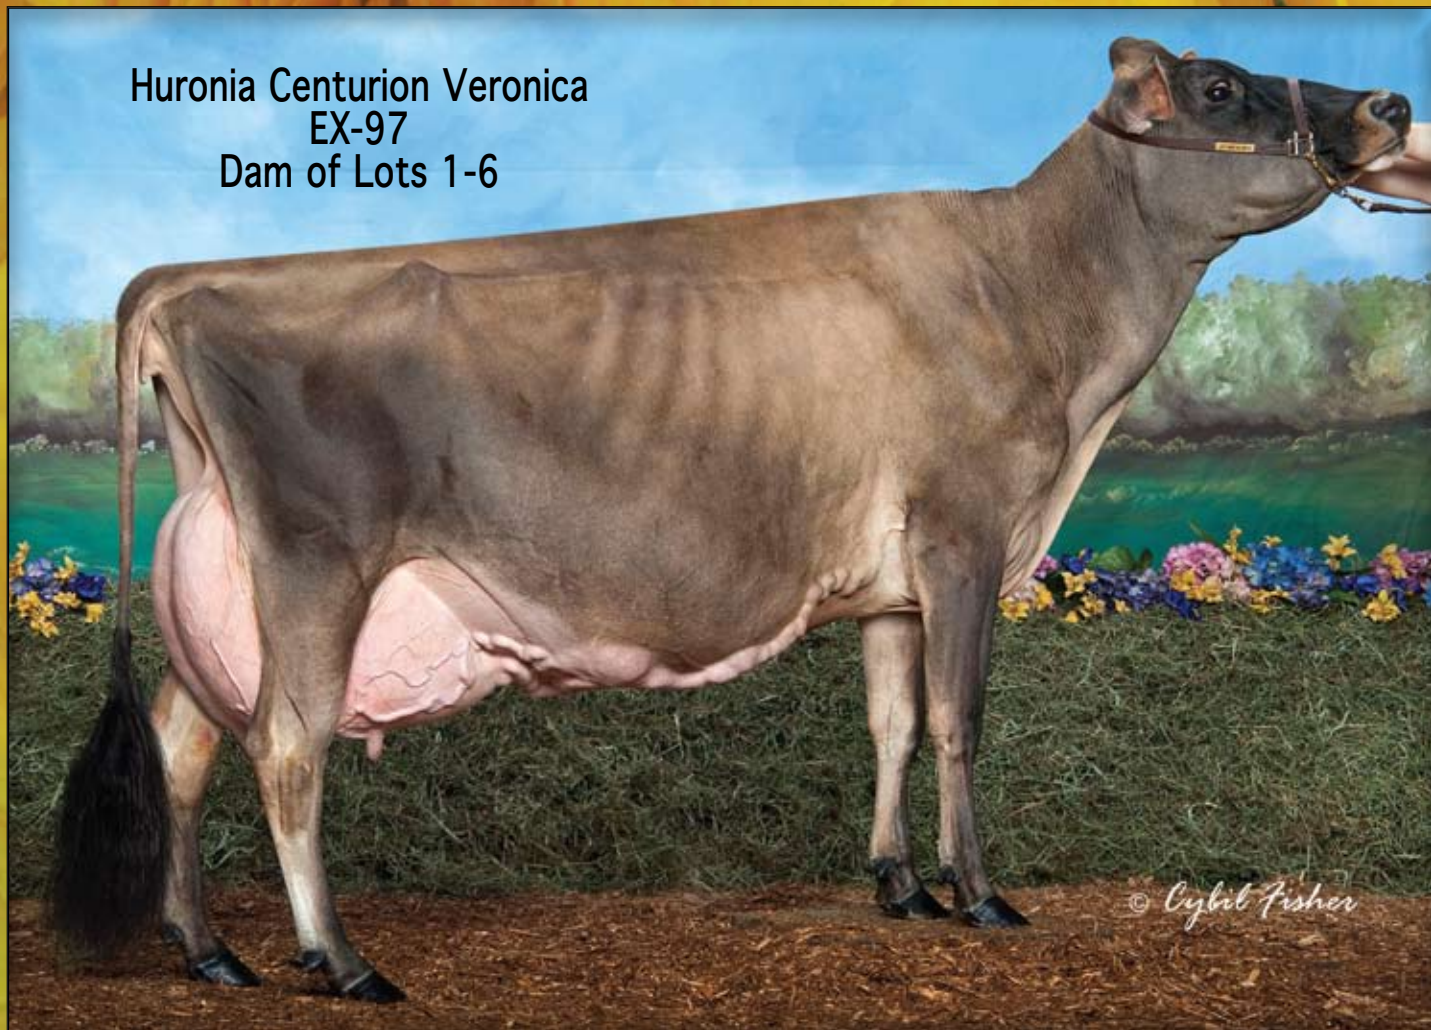

Huronia Centurion Veronica
EX-97
Dam of Lots 1-6

LOT 4

SOCRATES X VERONICA BORN: 3/2010

LOT 5

ACTION X VERONICA BORN: 3/2010

LOT 6

GOLD ACTION X VERONICA BORN: 4/2010

Arethusa Farm
860-567-8270

HURONIA CENTURION VERONICA 10206465

EX-97 8-09

4-09 2 365 24568 5.7 1399 4.0 977

Full Sister: Huronia Centurion Virginia 24L
(CAN EX-93 2E)

5-06 2 279 22121 4.5 1014 3.4 763

Nom. All Canadian Sr. 2-Year-Old '04

SOONER CENTURION-ET 655767

GENESIS RENAISSANCE VIVIANNE 604866

CAN VG-87

5-00 2 305 12110 4.2 514 3.8 461

3rd Dam: Genesis Juno Virginia
(CAN 4E-91)

LIFE 107730 4.7 5062 3.9 4210

4th Dam: Swissbell F Veronica
(SUP EX 1)