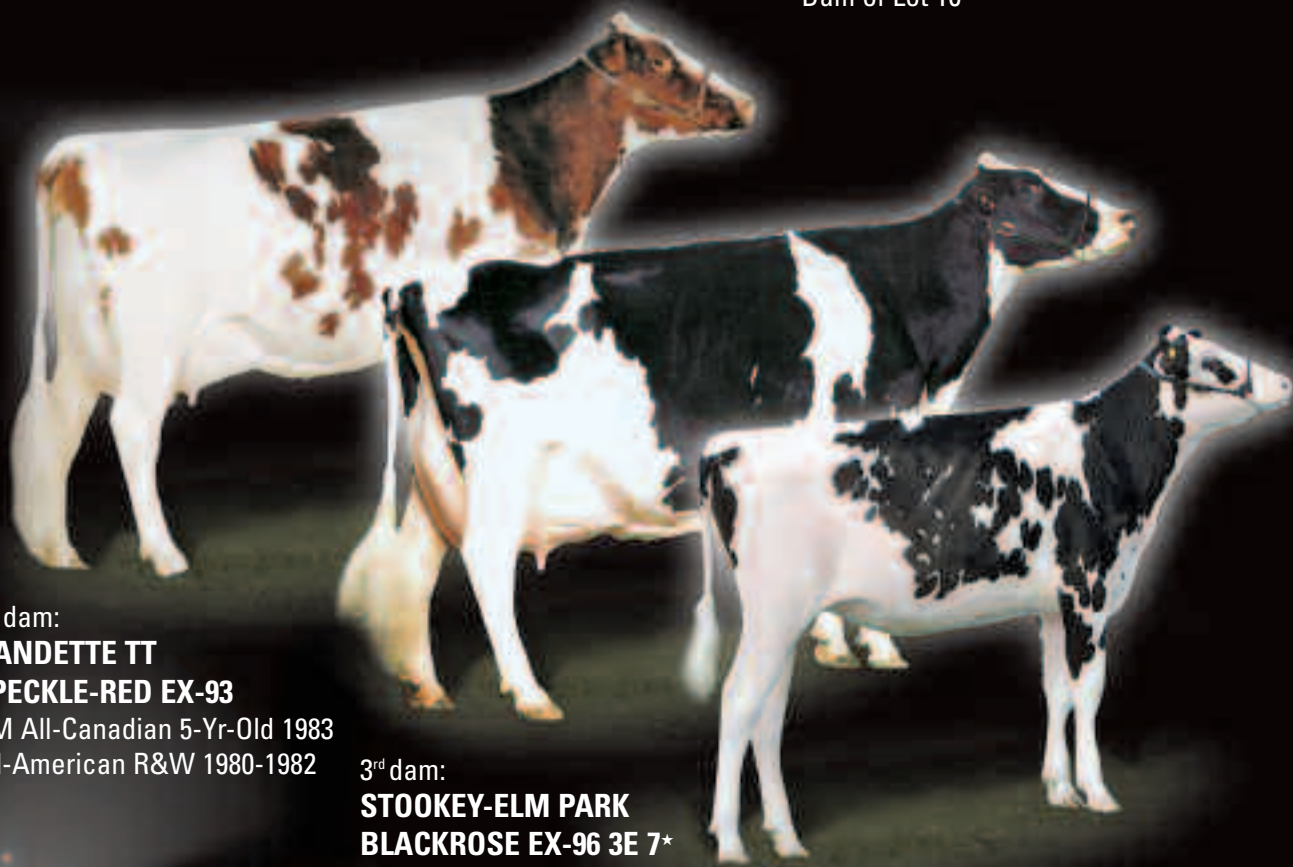

Redrose...

PICK YOUR ROSES!

**LAVENDER RUBY REDROSE
EX-96-2E EX-97 MS**

All-American R&W 2005-2007
Supreme Champion World Dairy Expo 2005
Dam of Lot 10

4th dam:
**NANDETTE TT
SPECKLE-RED EX-93**
HM All-Canadian 5-Yr-Old 1983
All-American R&W 1980-1982

3rd dam:
**STOOKEY-ELM PARK
BLACKROSE EX-96 3E 7***
Grand Champion Royal Winter Fair 1995
2 x All-Canadian & 2 x All-American

Redrose dtr x Shottle:
RIVERDANE ROSÉ-ET *RC